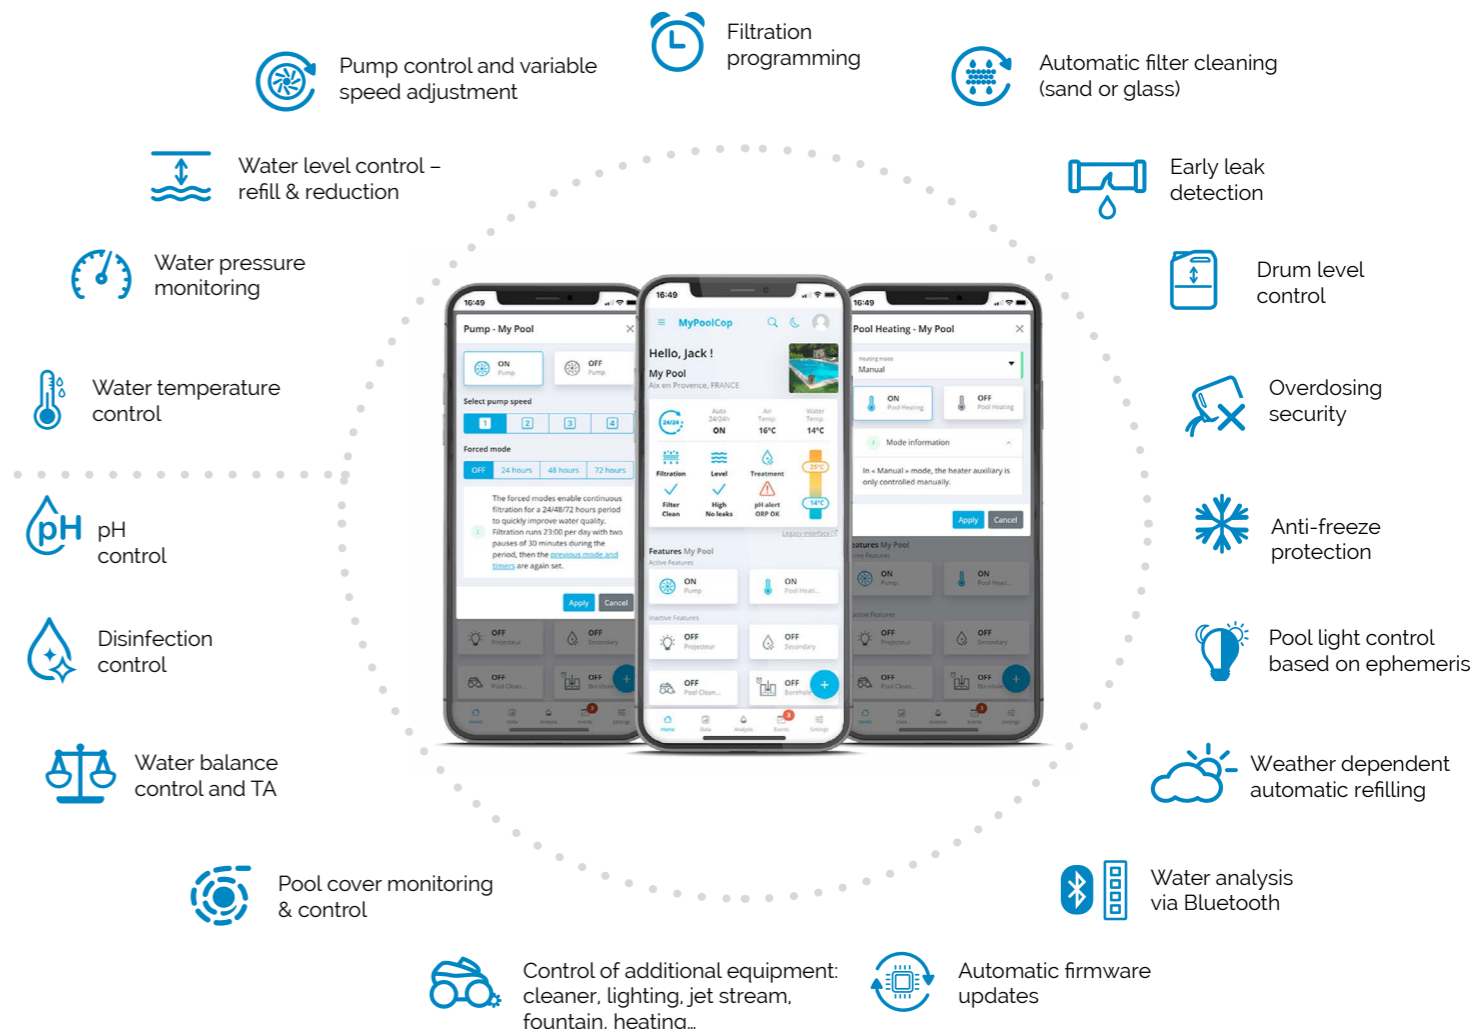

## FULL MANAGEMENT

One single control unit for total pool management.

Acting like an orchestra conductor, it will analyse and link all the parameters in a coherent way, feed back information in real time and act to prevent or correct risk situations.

## MAKE LIFE EASIER

Constant manual adjustments to products, water level, pump and filter are a thing of the past.

PoolCOP takes care of everything and leaves nothing to chance. It takes complete control so you can enjoy your pool to the full without worrying about maintenance.

## COMPLETE MANAGEMENT

With real-time remote control and visibility