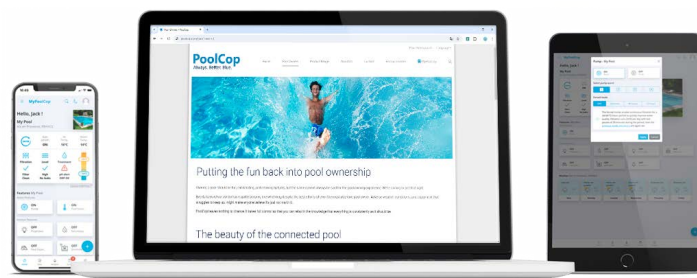

MyPoolCOP

Available on

Free of charge
with no in-app purchases

PCFR PoolCOP

contact@poolcop.com

[pcfr-poolcop](https://www.linkedin.com/company/pcfr-poolcop)